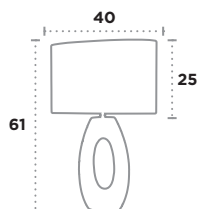

Artisan

UK Product Code	1213BZ
EU Product Code	 EU1213BZ
Body Finish	Bronze / Ceramic
Shade Finish	Brown Faux Silk Shade
Lamp	E27 / Max Watt 1 x 60W

Artisan

UK Product Code	1213CC
EU Product Code	 EU1213CC
Body Finish	Chrome / Ceramic
Shade Finish	Grey Faux Silk Shade
Lamp	E27 / Max Watt 1 x 60W